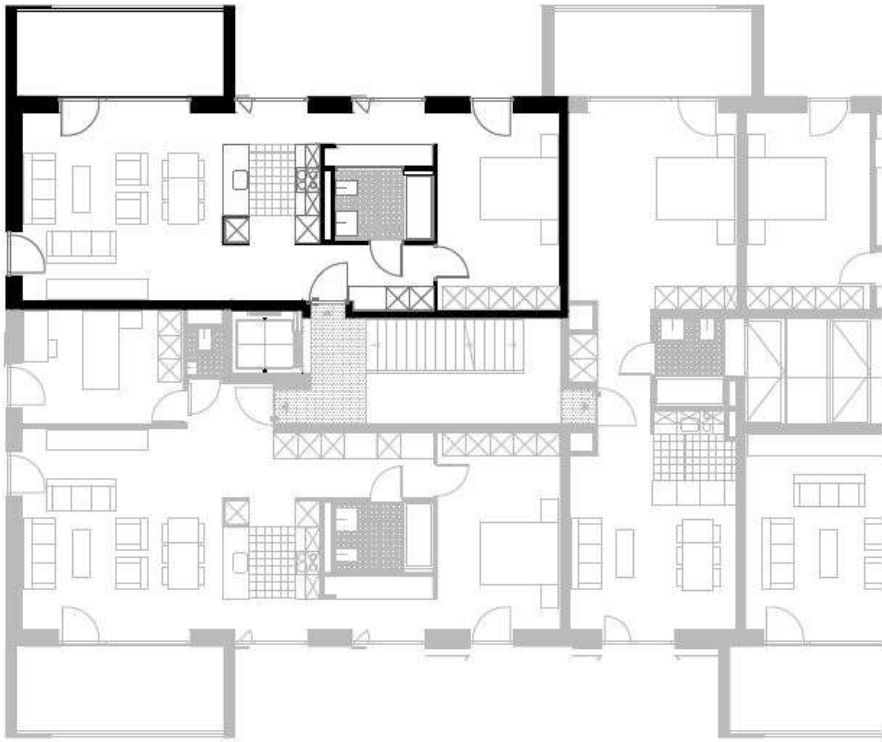

TYPLOGIE:	PIECES:	BATIMENT:	CAGE ESCALIER	NIVEAU:	APPARTEMENT	SURFACE:
2⁴	2.5	C6	1	2	2	70.5 M2

Legend for room types and materials:

- C2, C3, C4: Stippled patterns representing different wall or ceiling treatments.
- C5: Solid grey rectangle.
- C6: Solid grey rectangle with a red top edge.
- B1, B2, B3, B4, R0: Various hatched and solid patterns representing different floor or wall treatments.
- B5, B6: Solid grey rectangles.