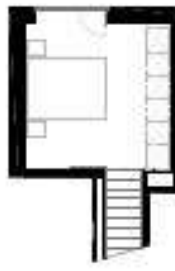

TYPOLOGIE:	PIECES:		CAGE ESCALIER:	NIVEAU:	APPARTEMENT:	SURFACE:
20	3.5	B1	4	0	1	84.6 M2

Legend for room types and colors:

- B1: Red and grey swatch
- B2: Grey swatch
- B3: Grey swatch
- B4: Grey swatch
- R0: Grey swatch
- B5: Grey swatch
- B6: Grey swatch
- C5: Grey swatch
- C2: Grey swatch
- C3: Grey swatch
- C4: Grey swatch
- C6: Grey swatch