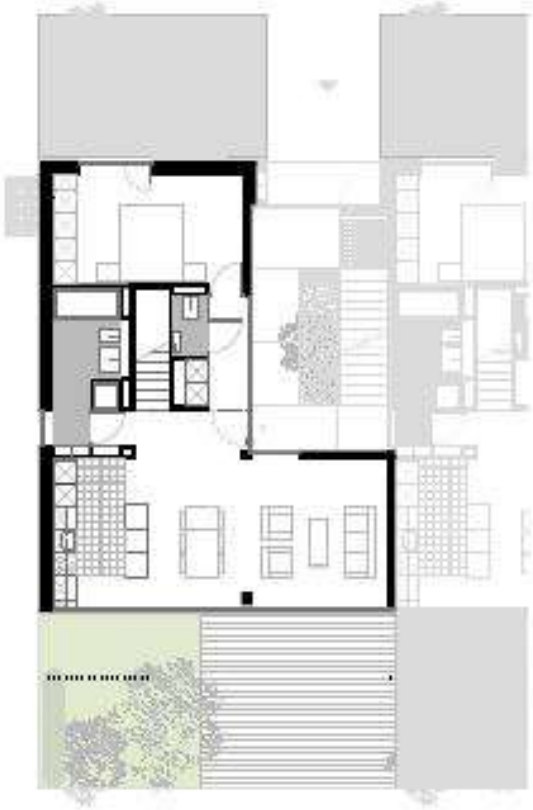

TYPOLOGIE:	PIECES:		CAGE ESCALIER:	NIVEAU:	APPARTEMENT:	SURFACE:
20	3.5	B1	4	0	1	84.6 M2

Legend for room types and colors:

- B1: Red and grey swatch
- B2: Grey swatch
- B3: Grey swatch
- B4: Grey swatch
- R0: Grey swatch
- B5: Grey swatch
- B6: Grey swatch
- C5: Grey swatch
- C2: Grey swatch
- C3: Grey swatch
- C4: Grey swatch
- C6: Grey swatch